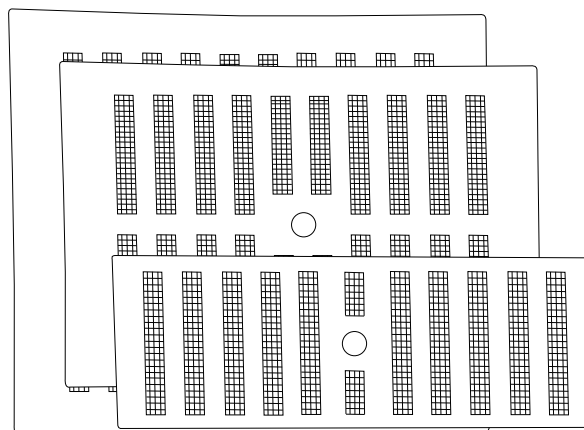

Description:

Manthorpe's Adjustable Flyscreen Vent is available in three handy sizes, for covering a single, double and triple brick aperture. The product is easily surface mounted using four No. 6 gauge round head screws of appropriate length. The vent is suitable for both interior / exterior fresh air ventilation and warm air systems. The adjustable faceplate for airflow control can be used to reduce or completely close off airflow. To clean the product simply wash in soapy water.

Installation:

1. Disengage flyscreen from faceplate and screw over opening using four No. 6 gauge round head screws of appropriate length.
2. Replace faceplate over flyscreen in an off centre position.

Product Code:	Dimension A:	Dimension B:	Free Ventilation Area:	Material:
AV903	229mm (9")	76mm (3")	2,240mm ²	White Plastic
AV906	229mm (9")	152mm (6")	4,680mm ²	White Plastic
AV909	229mm (9")	229mm (9")	6,350mm ²	White Plastic