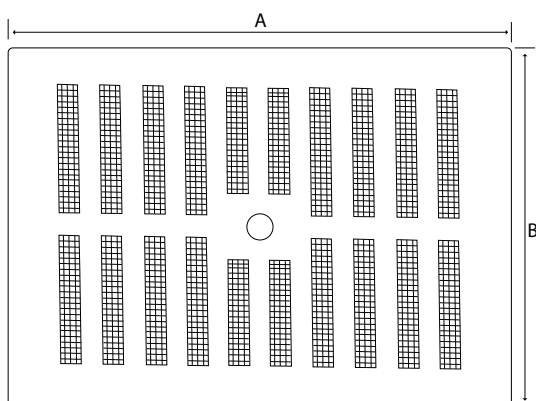

Description:

Manthorpe's Adjustable Flyscreen Vent is available in three handy sizes, for covering a single, double and triple brick aperture. The product is easily surface mounted using four No. 6 gauge round head screws of appropriate length. The vent is suitable for both interior / exterior fresh air ventilation and warm air systems. The adjustable faceplate for airflow control can be used to reduce or completely close off airflow. To clean the product simply wash in soapy water.

Installation:

1. Disengage flyscreen from faceplate and screw over opening using four No. 6 gauge round head screws of appropriate length.
2. Replace faceplate over flyscreen in an off centre position.

Product Code:	Dimension A:	Dimension B:	Free Ventilation Area:	Material:
AV903	229mm (9")	76mm (3")	2,240mm ²	White Plastic
AV906	229mm (9")	152mm (6")	4,680mm ²	White Plastic
AV909	229mm (9")	229mm (9")	6,350mm ²	White Plastic