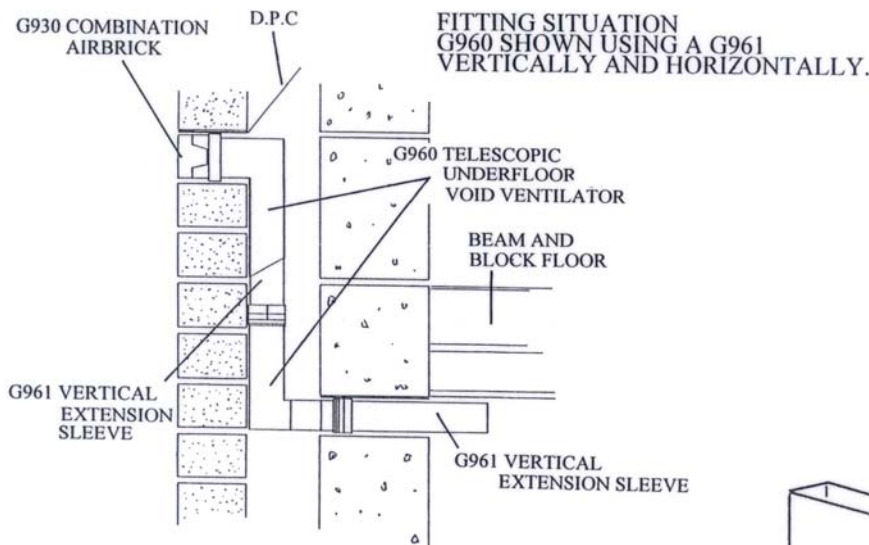

Vertical Extension Sleeve

CODE **G961**

Fitting Instructions:

The G961 Vertical Extension Sleeve can be used to extend the G960 Telescopic Under Floor Void Ventilator vertically and horizontally as shown. Simply clip the required number of extensions together and push onto the under floor ventilator.

Each unit extends the under floor ventilator a further 150mm vertically or 185mm horizontally.

The G961 Vertical Extension Sleeve should be used in conjunction with other products from the Manthorpe range to provide a complete through wall ventilation system.