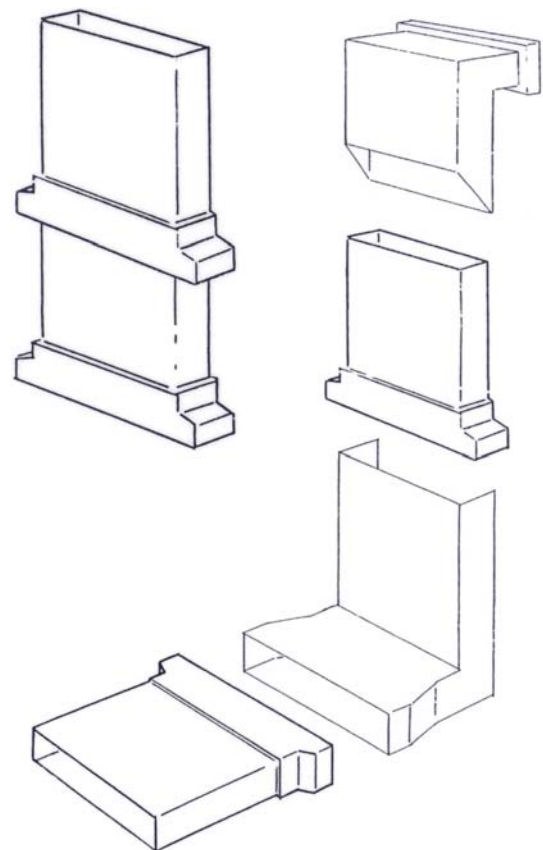

Vertical Extension Sleeve

CODE **G961**

Fitting Instructions:

The G961 Vertical Extension Sleeve can be used to extend the G960 Telescopic Under Floor Void Ventilator vertically and horizontally as shown. Simply clip the required number of extensions together and push onto the under floor ventilator.

Each unit extends the under floor ventilator a further 150mm vertically or 185mm horizontally.

The G961 Vertical Extension Sleeve should be used in conjunction with other products from the Manthorpe range to provide a complete through wall ventilation system.