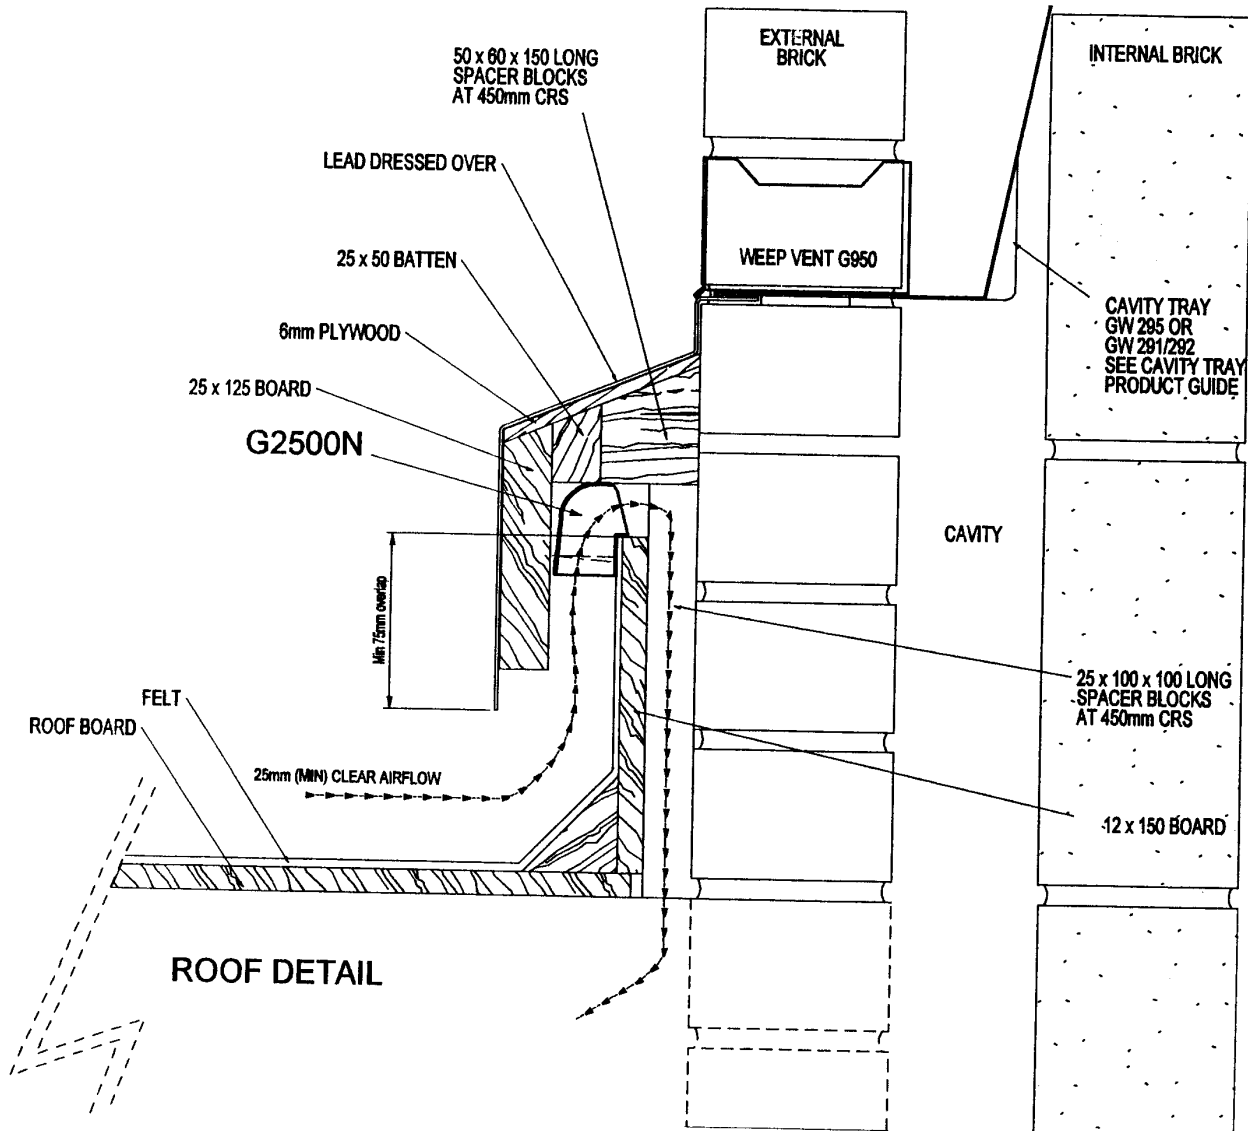

## OVER FASCIA VENTILATOR FITTED IN FLAT ROOF ABUTMENT DETAIL

CODE **G2500N**

### Description:

The G2500N Over Fascia Ventilator can be fitted in flat roof abutment detail to give 25mm<sup>2</sup>/M of airflow when fitted as shown below.

MANTHORPE BUILDING PRODUCTS LTD  
 MANTHORPE HOUSE  
 BRITAIN DRIVE  
 CODNOR GATE BUSINESS PARK  
 RIPLEY  
 DERBYSHIRE DE5 3ND